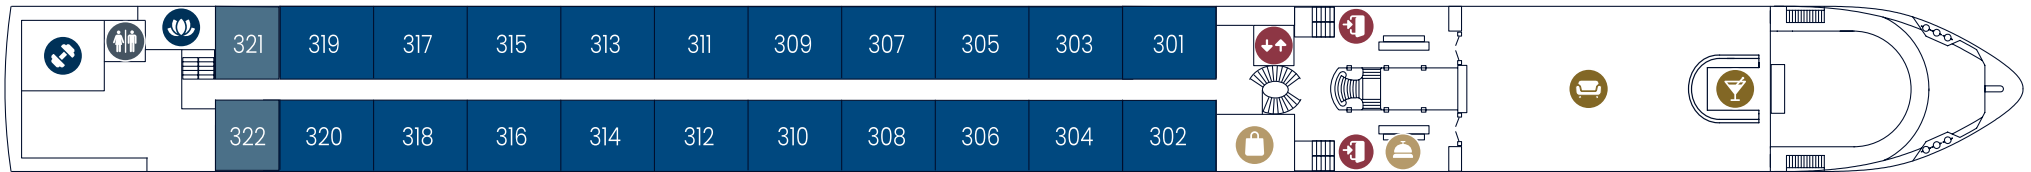

Serene

Deckplan | Deck plan

Sonnendeck | Sun deck

Diamant Deck | Diamond Deck No. 300

Rubin Deck | Ruby Deck No. 200

Smaragd Deck | Emerald Deck No. 100

- | | | | | | | | | | |
|----------------|------------|----------------|------------|------------------------------|------------|----------------|----------------|------------|---------------------------|
| Legende | Eingang | Bar | WC | Zweitbettkabine ³ | Key | Entrance | Bar | Restrooms | Double Cabin ³ |
| | Aufzug | Panoramalounge | Küche | Zweitbettkabine ⁴ | | Elevator | Panorama Salon | Kitchen | Double Cabin ⁴ |
| | Rezeption | Pool | Steuerhaus | Suite ¹ | | Reception Desk | Pool | Wheelhouse | Suite ¹ |
| | Bordshop | Fitness | Besatzung | Junior Suite ² | | Bordshop | Fitness | Crew | Junior Suite ² |
| | Restaurant | | | | | Restaurant | | | |

1) 300 sq.ft. 2) 225 sq.ft. 3) 150 sq.ft. 4) 180 sq.ft.

1) 300 sq.ft. 2) 225 sq.ft. 3) 150 sq.ft. 4) 180 sq.ft.