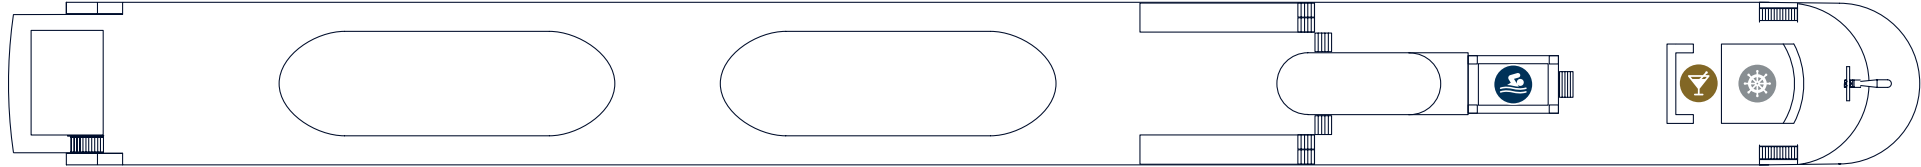

Serene

Deckplan | Deck plan

Sonnendeck | Sun deck

Diamant Deck | Diamond Deck No. 300

Rubin Deck | Ruby Deck No. 200

Smaragd Deck | Emerald Deck No. 100

- | | | | | | | | | | |
|----------------|------------|----------------|------------|------------------------------|------------|----------------|----------------|------------|---------------------------|
| Legende | Eingang | Bar | WC | Zweitbettkabine ³ | Key | Entrance | Bar | Restrooms | Double Cabin ³ |
| | Aufzug | Panoramalounge | Küche | Zweitbettkabine ⁴ | | Elevator | Panorama Salon | Kitchen | Double Cabin ⁴ |
| | Rezeption | Pool | Steuerhaus | Suite ¹ | | Reception Desk | Pool | Wheelhouse | Suite ¹ |
| | Bordshop | Fitness | Besatzung | Junior Suite ² | | Bordshop | Fitness | Crew | Junior Suite ² |
| | Restaurant | | | | | Restaurant | | | |

1) 300 sq.ft. 2) 225 sq.ft. 3) 150 sq.ft. 4) 180 sq.ft.

1) 300 sq.ft. 2) 225 sq.ft. 3) 150 sq.ft. 4) 180 sq.ft.